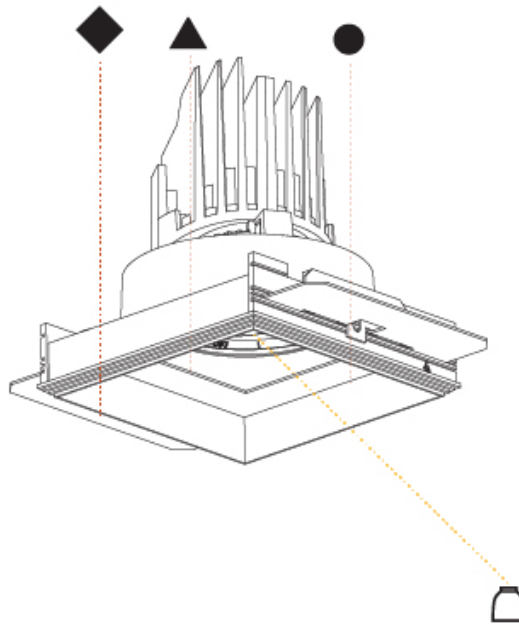

BIONIQ SQUARE ADJUSTABLE COMFORT TRIMLESS

A35212-

PROJECT _____

TYPE _____

SPECIFIER _____

QUANTITY _____

DATE _____