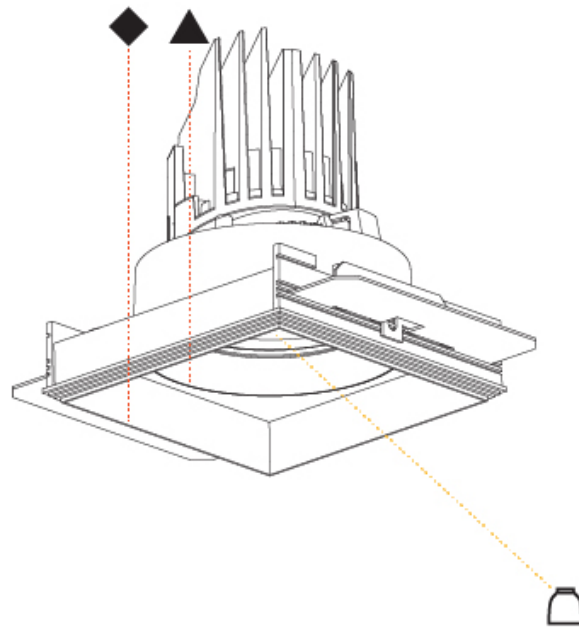

BIONIQ SQUARE ADJUSTABLE TRIMLESS

A37887-

PROJECT _____

TYPE _____

SPECIFIER _____

QUANTITY _____

DATE _____