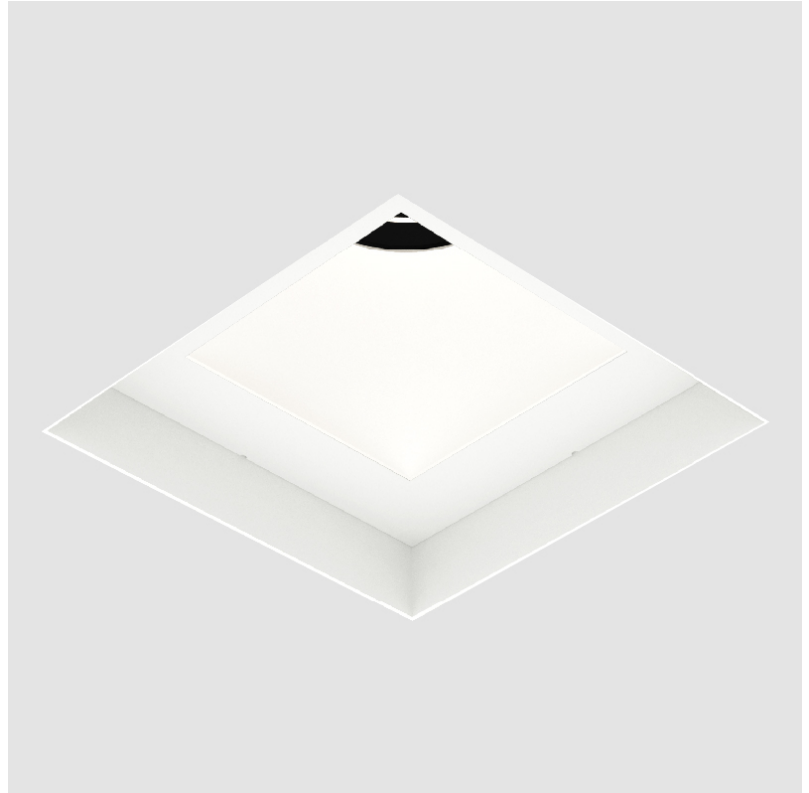

ELECTRICAL

Lamp Type: LED (Zhaga Standard)
Input Wattage (W): 15.5
Total Output Wattage (W): 14.5
Dimming: Tri-Mode (Non-Dimming and Phase Dimming (120Vac only) and 0-10V Dimming)
Driver Included: No
Driver Location: Recessed Housing
Driver Type: Constant Current - Universal
Driver Class: Class 2
Housing: See components
Input Voltage (V): 120 - 277
Constant Current (MA): 500

LED

Number of LEDs: 1
Color Temperature (°K): 2700 / 3000 / 3500 / 4000
Max. Delivered Lumen (lm): 940 / 980 / 1029 / 1050
Nominal Lumen (lm): 1386 / 1438 / 1511 / 1542
CRI: >90 CRI
Efficiency (%): 87.9 / 88.4 / 87.9
Lamp Life (hrs): 50000
Upon Request: RGB-W Tunable White Special Color Temperature Special LED

OPTICAL

Reflector: 20 / 40 / 60
Upon Request: Special Beam Angles

RATINGS AND CERTIFICATIONS

382, F 416-247-9319, www.zaneen.com

Created by or intended for North American standards. At the end of the existing Model #. For assistance on 'custom' specifications, contact zteam@zaneen.com. In a constant effort to supply the best product, we reserve the right to change specifications or materials without notice. The most recent specification sheets are found at zaneen.com

IP rating: IP20