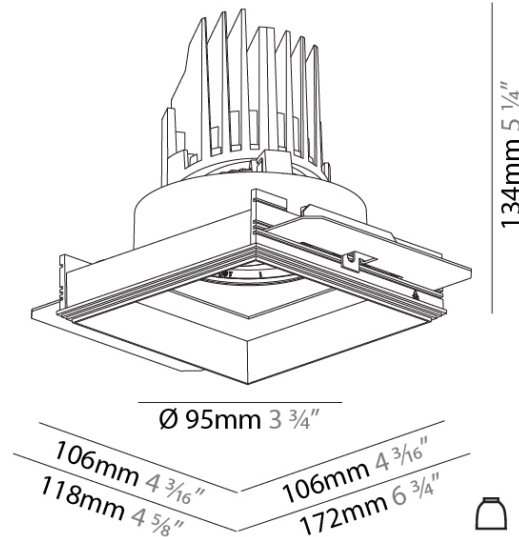

ELECTRICAL
Lamp Type: LED (Zhaga Standard)
Input Wattage (W): 15.5
Total Output Wattage (W): 14.5
Dimming: Tri-Mode (Non-Dimming and Phase Dimming (120Vac only) and 0-10V Dimming)
Driver Included: No
Driver Location: Recessed Housing
Driver Type: Constant Current - Universal
Driver Class: Class 2
Housing: See components
Input Voltage (V): 120 - 277
Constant Current (MA): 500

LED
Number of LEDs: 1
[Color Temperature (°K): 2700 / 3000 / 3500 / 4000](#)
Max. Delivered Lumen (lm): 940 / 980 / 1029 / 1050
Nominal Lumen (lm): 1386 / 1438 / 1511 / 1542
CRI: >90 CRI
Efficiency (%): 87.9 / 88.4 / 87.9
Lamp Life (hrs): 50000
Upon Request: RGB-W Tunable White Special Color Temperature
Special LED

OPTICAL
[Reflector°: 20 / 40 / 60](#)
Adjustability: Rotational 355°; Tilt 30°
Upon Request: Special Beam Angles

RATINGS AND CERTIFICATIONS
Zaneen Inc. © 2024, 10000 880-3382, F 416-247-9319, www.zaneen.com

Available for international specifications by adding "INT" at the end of the existing Model #. For assistance on 'custom' specifications, contact zteam@zaneen.com.
Certified By: Certified for North American Standards
In a constant effort to supply the best product, we reserve the right to change specifications or materials without notice. The most recent specification sheets are found at zaneen.com
IP rating: IP20