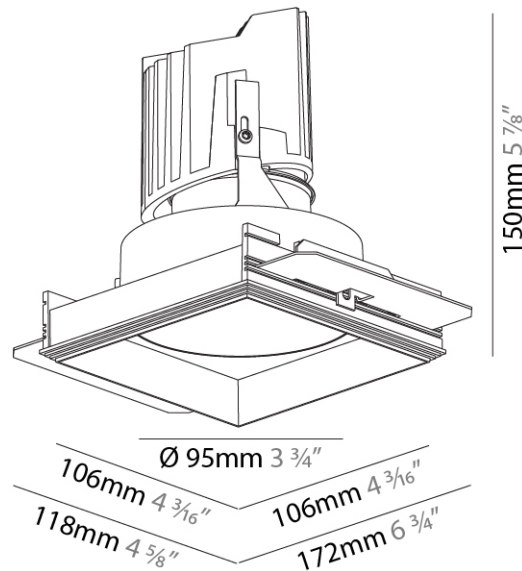

PHYSICAL

Shape: Square
Diameter (mm): 95
Diameter (in): 3 3/4
Length (mm): 106
Length (in): 4 3/16
Width (mm): 106
Width (in): 4 3/16
Depth (mm): 150
Depth (in): 5 7/8

Ceiling Thickness (mm): 10 / 12.5 / 15 / 25
Ceiling Thickness (in): 3/8 or 1/2 or 9/16 or 1

Min. Recessing Depth (mm): 170
Min. Recessing Depth (in): 6 11/16

Light Distribution: Downlight
Weight (kg): 0.705
Weight (lbs): 1.55

Fixture Finish: SSR / BKV / CWI / CRY / HAB / UFT / ITA / RUA / FTG / MYG / LOD / PUS / FRO / FUP / KIA / POP / BLS / SPG / MEY / GOH / GUM / CHC / COM / ABZ / JAG / OBR / MOS / ROR

Fixture Material: Aluminum Die Cast
Cut-out Measurements: 120mm / 4 3/4" x 120mm / 4 3/4"
Upon Request: Unique Ceiling Thickness

ELECTRICAL

Lamp Type: LED (Zhaga Standard)
Input Wattage (W): 15.5
Total Output Wattage (W): 14.5
Dimming: Tri-Mode (Non-Dimming and Phase Dimming (120Vac only) and 0-10V Dimming)
Driver Included: No
Driver Location: Recessed Housing
Driver Type: Constant Current - Universal
Driver Class: Class 2
Housing: See components
Input Voltage (V): 120 - 277
Constant Current (MA): 500

LED

Number of LEDs: 1
Color Temperature (°K): 2700 / 3000 / 3500 / 4000
Max. Delivered Lumen (lm): 940 / 980 / 1029 / 1050
Nominal Lumen (lm): 1386 / 1438 / 1511 / 1542
CRI: >90 CRI
Efficiency (%): 87.9 / 88.4 / 87.9
Lamp Life (hrs): 50000

Upon Request: RGB-W Tunable White Special Color Temperature Special LED

OPTICAL

Reflector*: 20 / 40 / 60
Upon Request: Special Beam Angles

© 2024 Zaneen Lighting, Inc. 188-3382, F 416-247-9319, www.zaneen.com

Available for international specifications by adding 'INT' at the end of the existing Model #. For assistance on 'custom' specifications, contact zteam@zaneen.com. In a constant effort to supply the best product, we reserve the right to change specifications or materials without notice. The most recent specification sheets are found at zaneen.com

IP rating: IP20